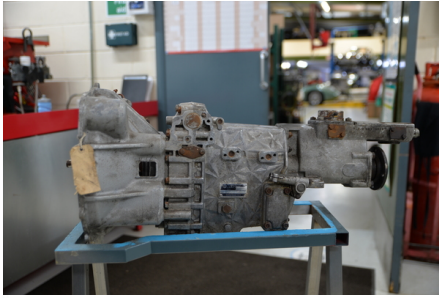

Aston Martin DBS/6 Manual 5 Speed "Dog Leg" ZF S5-24 Gearbox

PROD73634

£0.00
£0.00 inc VAT

Product Description:

We have a very rare, original 5 Speed Dog Leg DBS/6 Gearbox for sale.

Complete with bell housing (6CYL Engine) TACO drive, Reverse switch clutch Falk, as pictured.
Geal lever and Knob missing.

The unit has been stood for a while, turns nicely, but will require overhaul.

This transmission is the DOG Leg ZF S5-24 As fitted to the V8/V8 Vantage The only difference is bell housing.

Please contact us to discuss pricing and options.